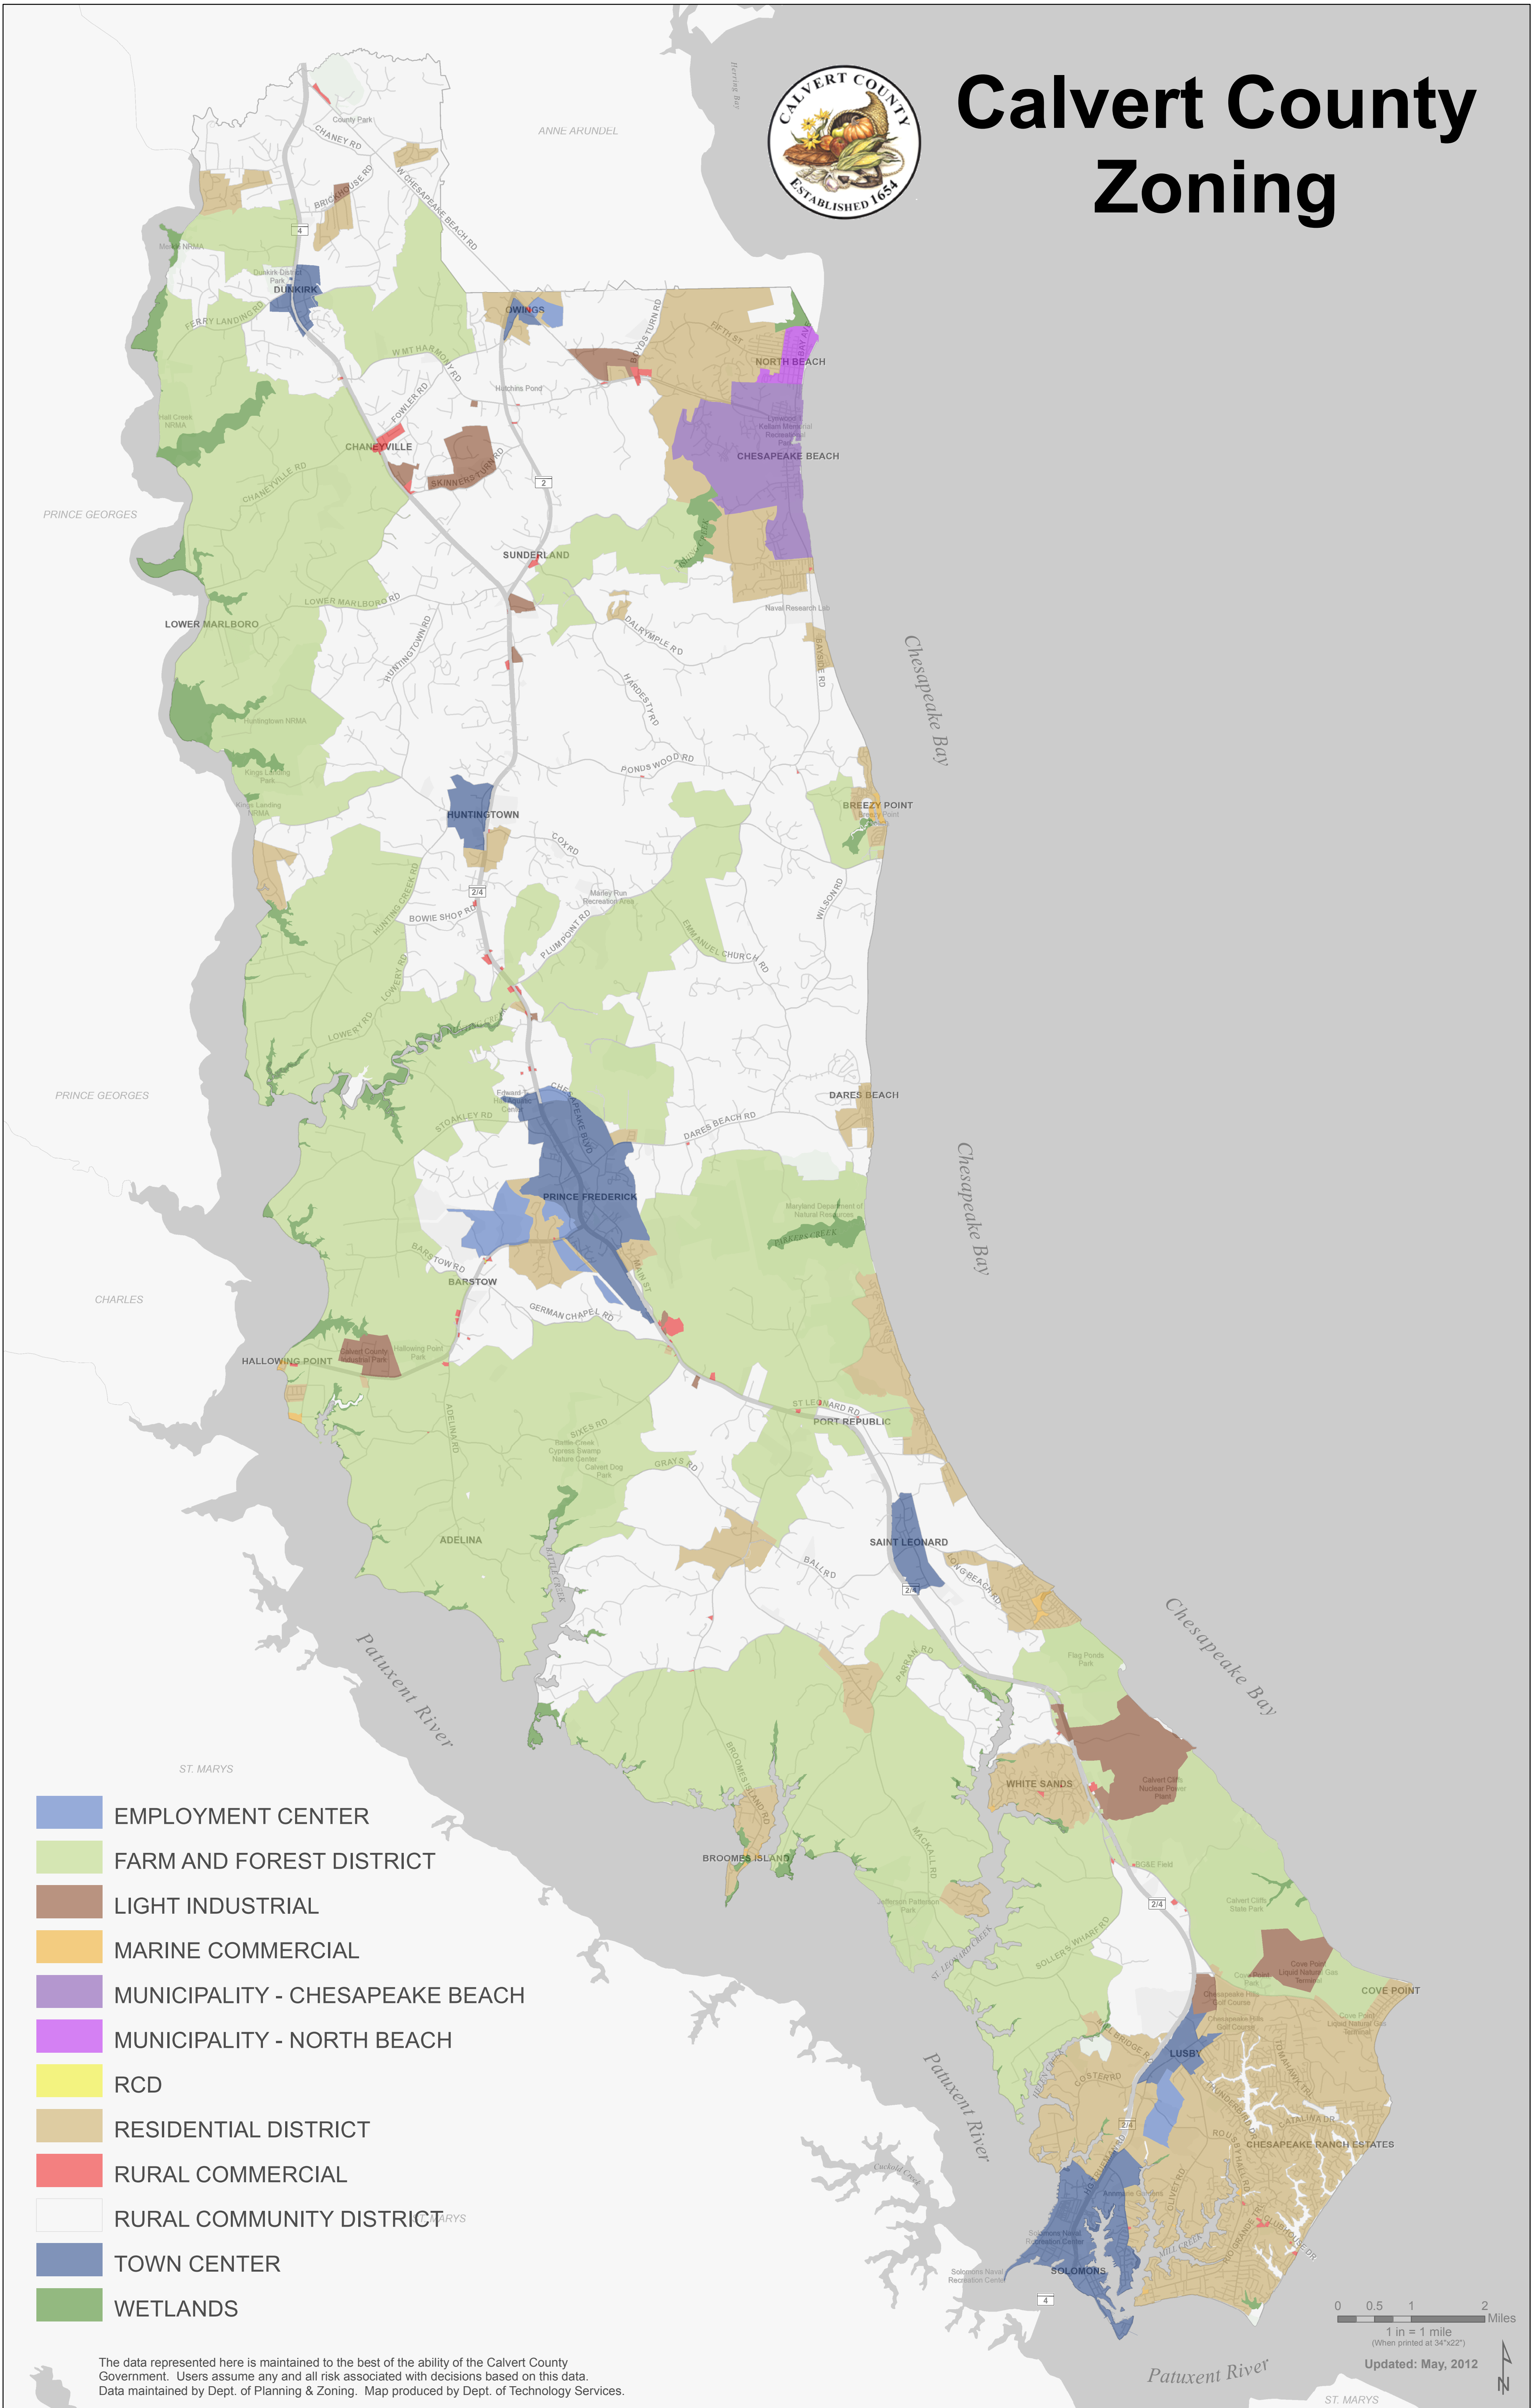

Calvert County Zoning

The data represented here is maintained to the best of the ability of the Calvert County Government. Users assume any and all risk associated with decisions based on this data. Data maintained by Dept. of Planning & Zoning. Map produced by Dept. of Technology Services.

0 0.5 1 2 Miles
1 in = 1 mile
(When printed at 34"x22")
Updated: May, 2012