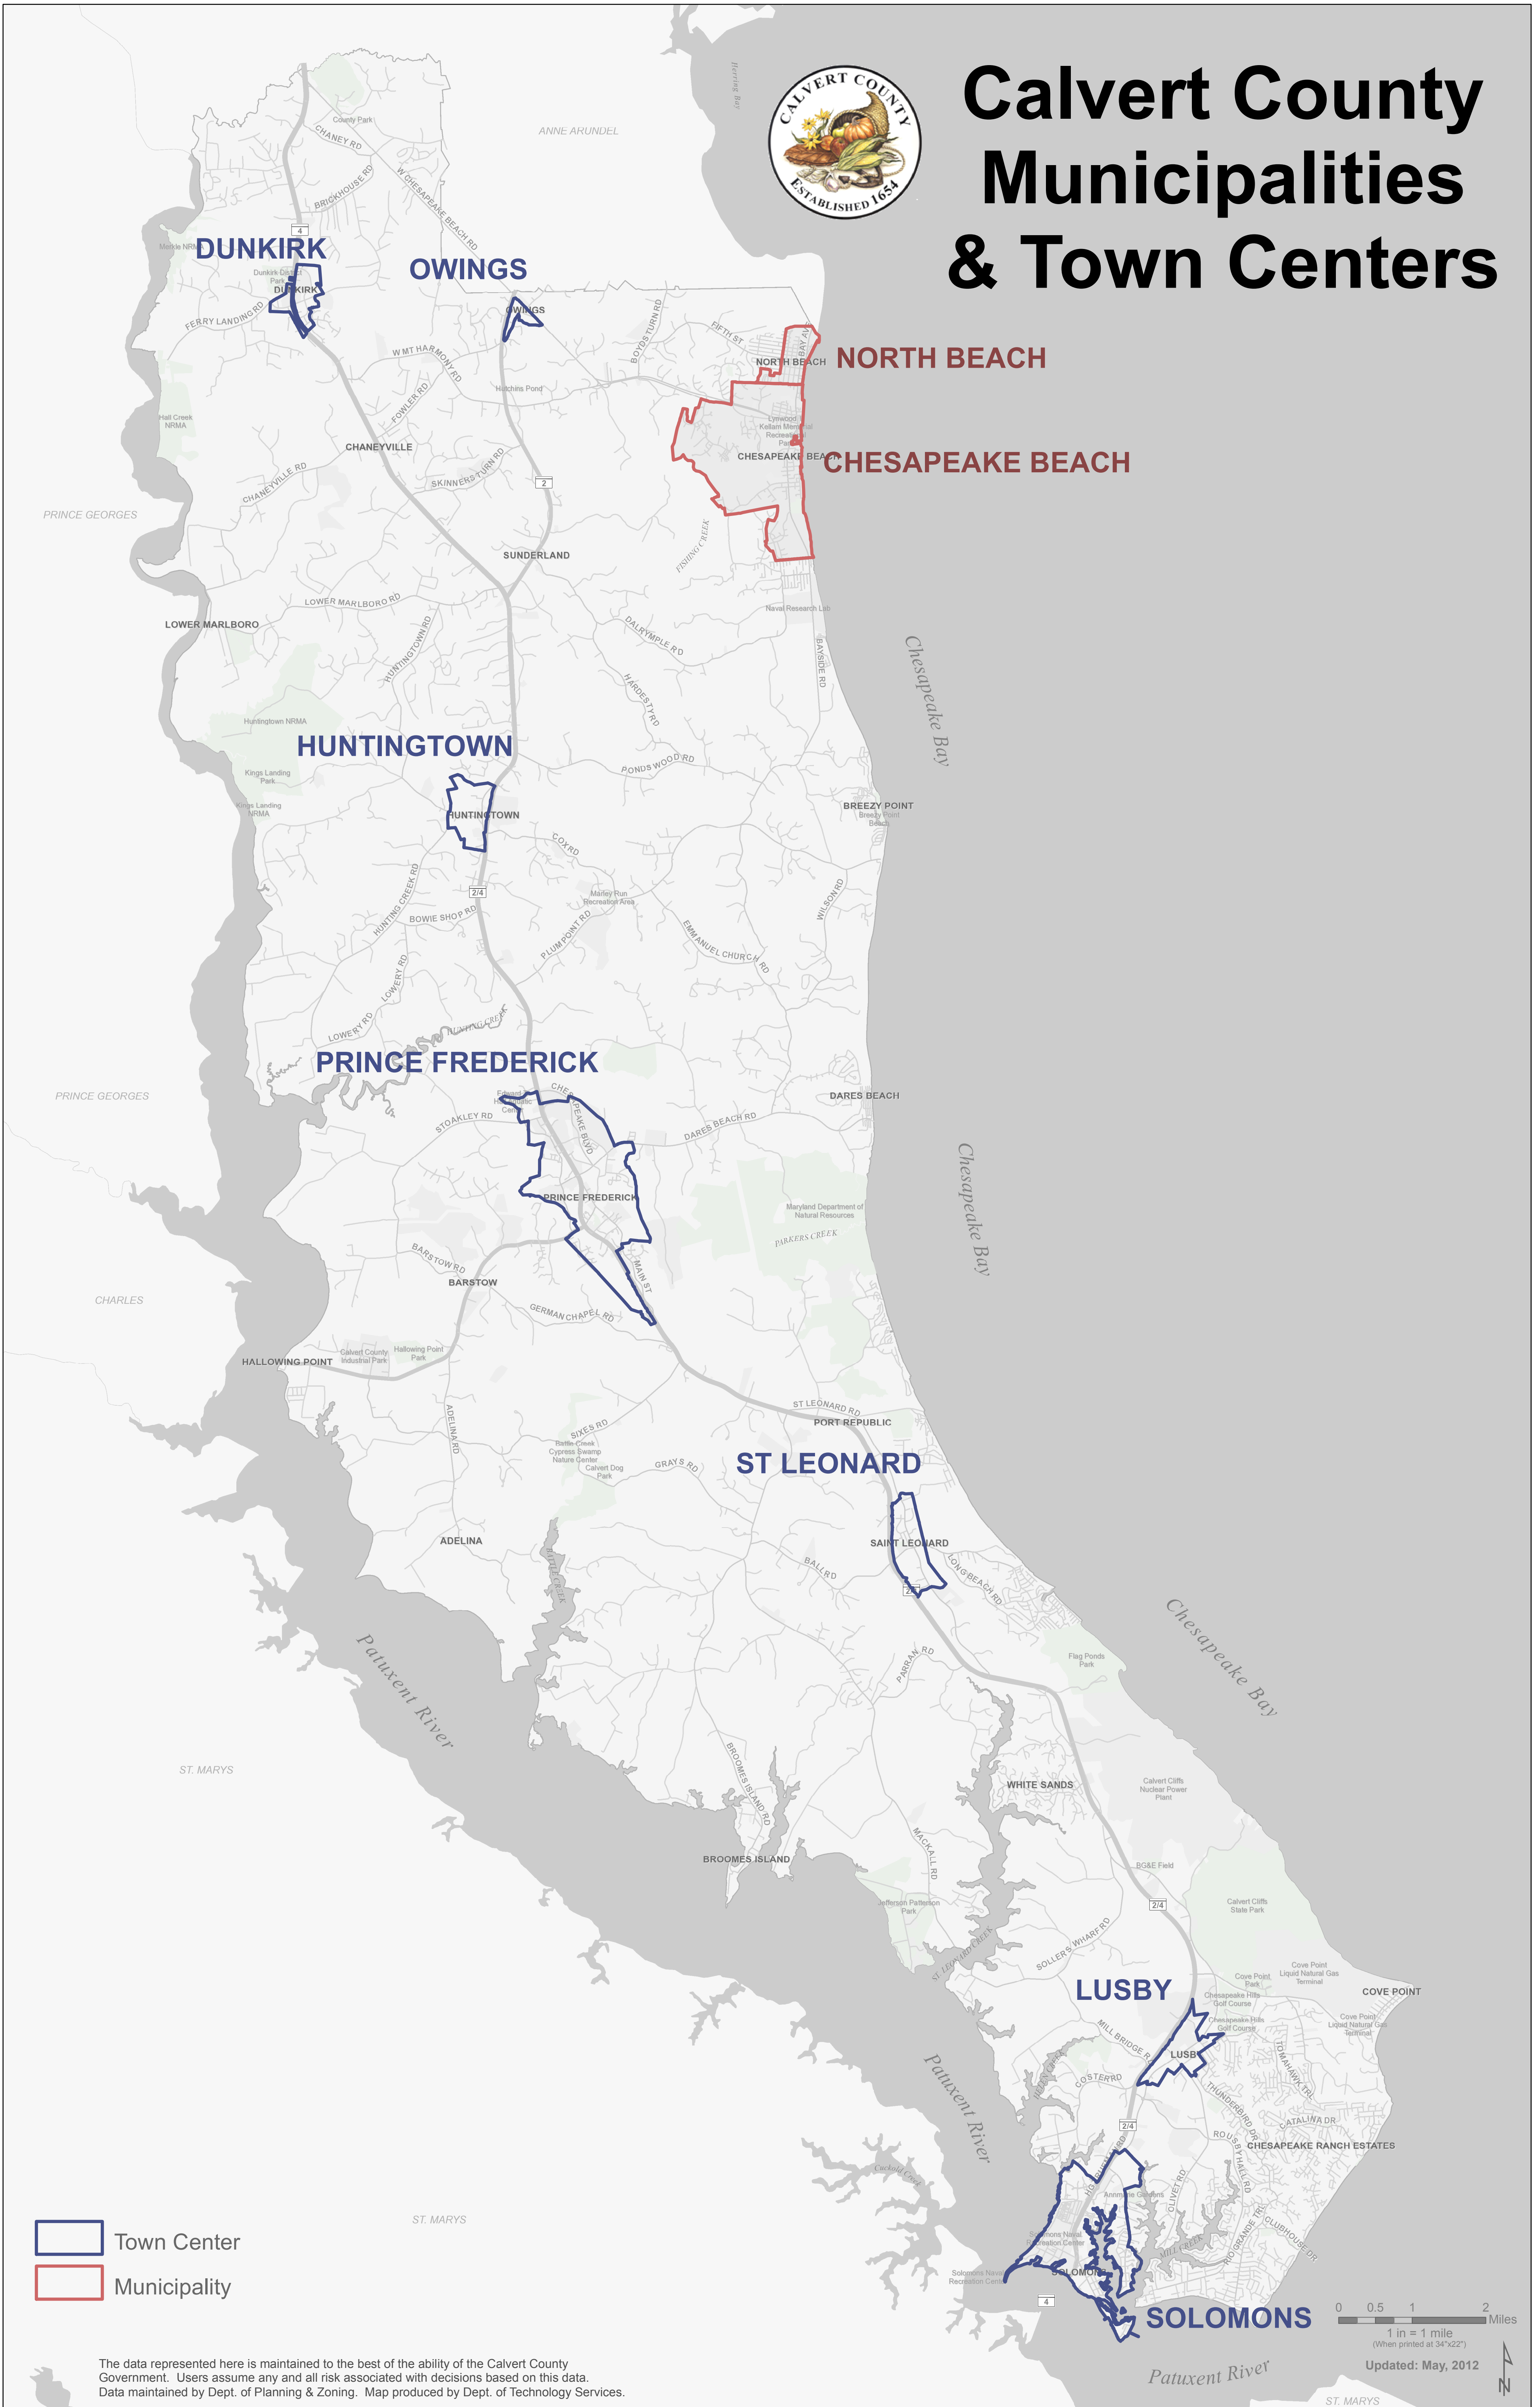

Calvert County Municipalities & Town Centers

-  Town Center
-  Municipality

The data represented here is maintained to the best of the ability of the Calvert County Government. Users assume any and all risk associated with decisions based on this data. Data maintained by Dept. of Planning & Zoning. Map produced by Dept. of Technology Services.

0 0.5 1 2 Miles
1 in = 1 mile
(When printed at 34"x22")

Updated: May, 2012