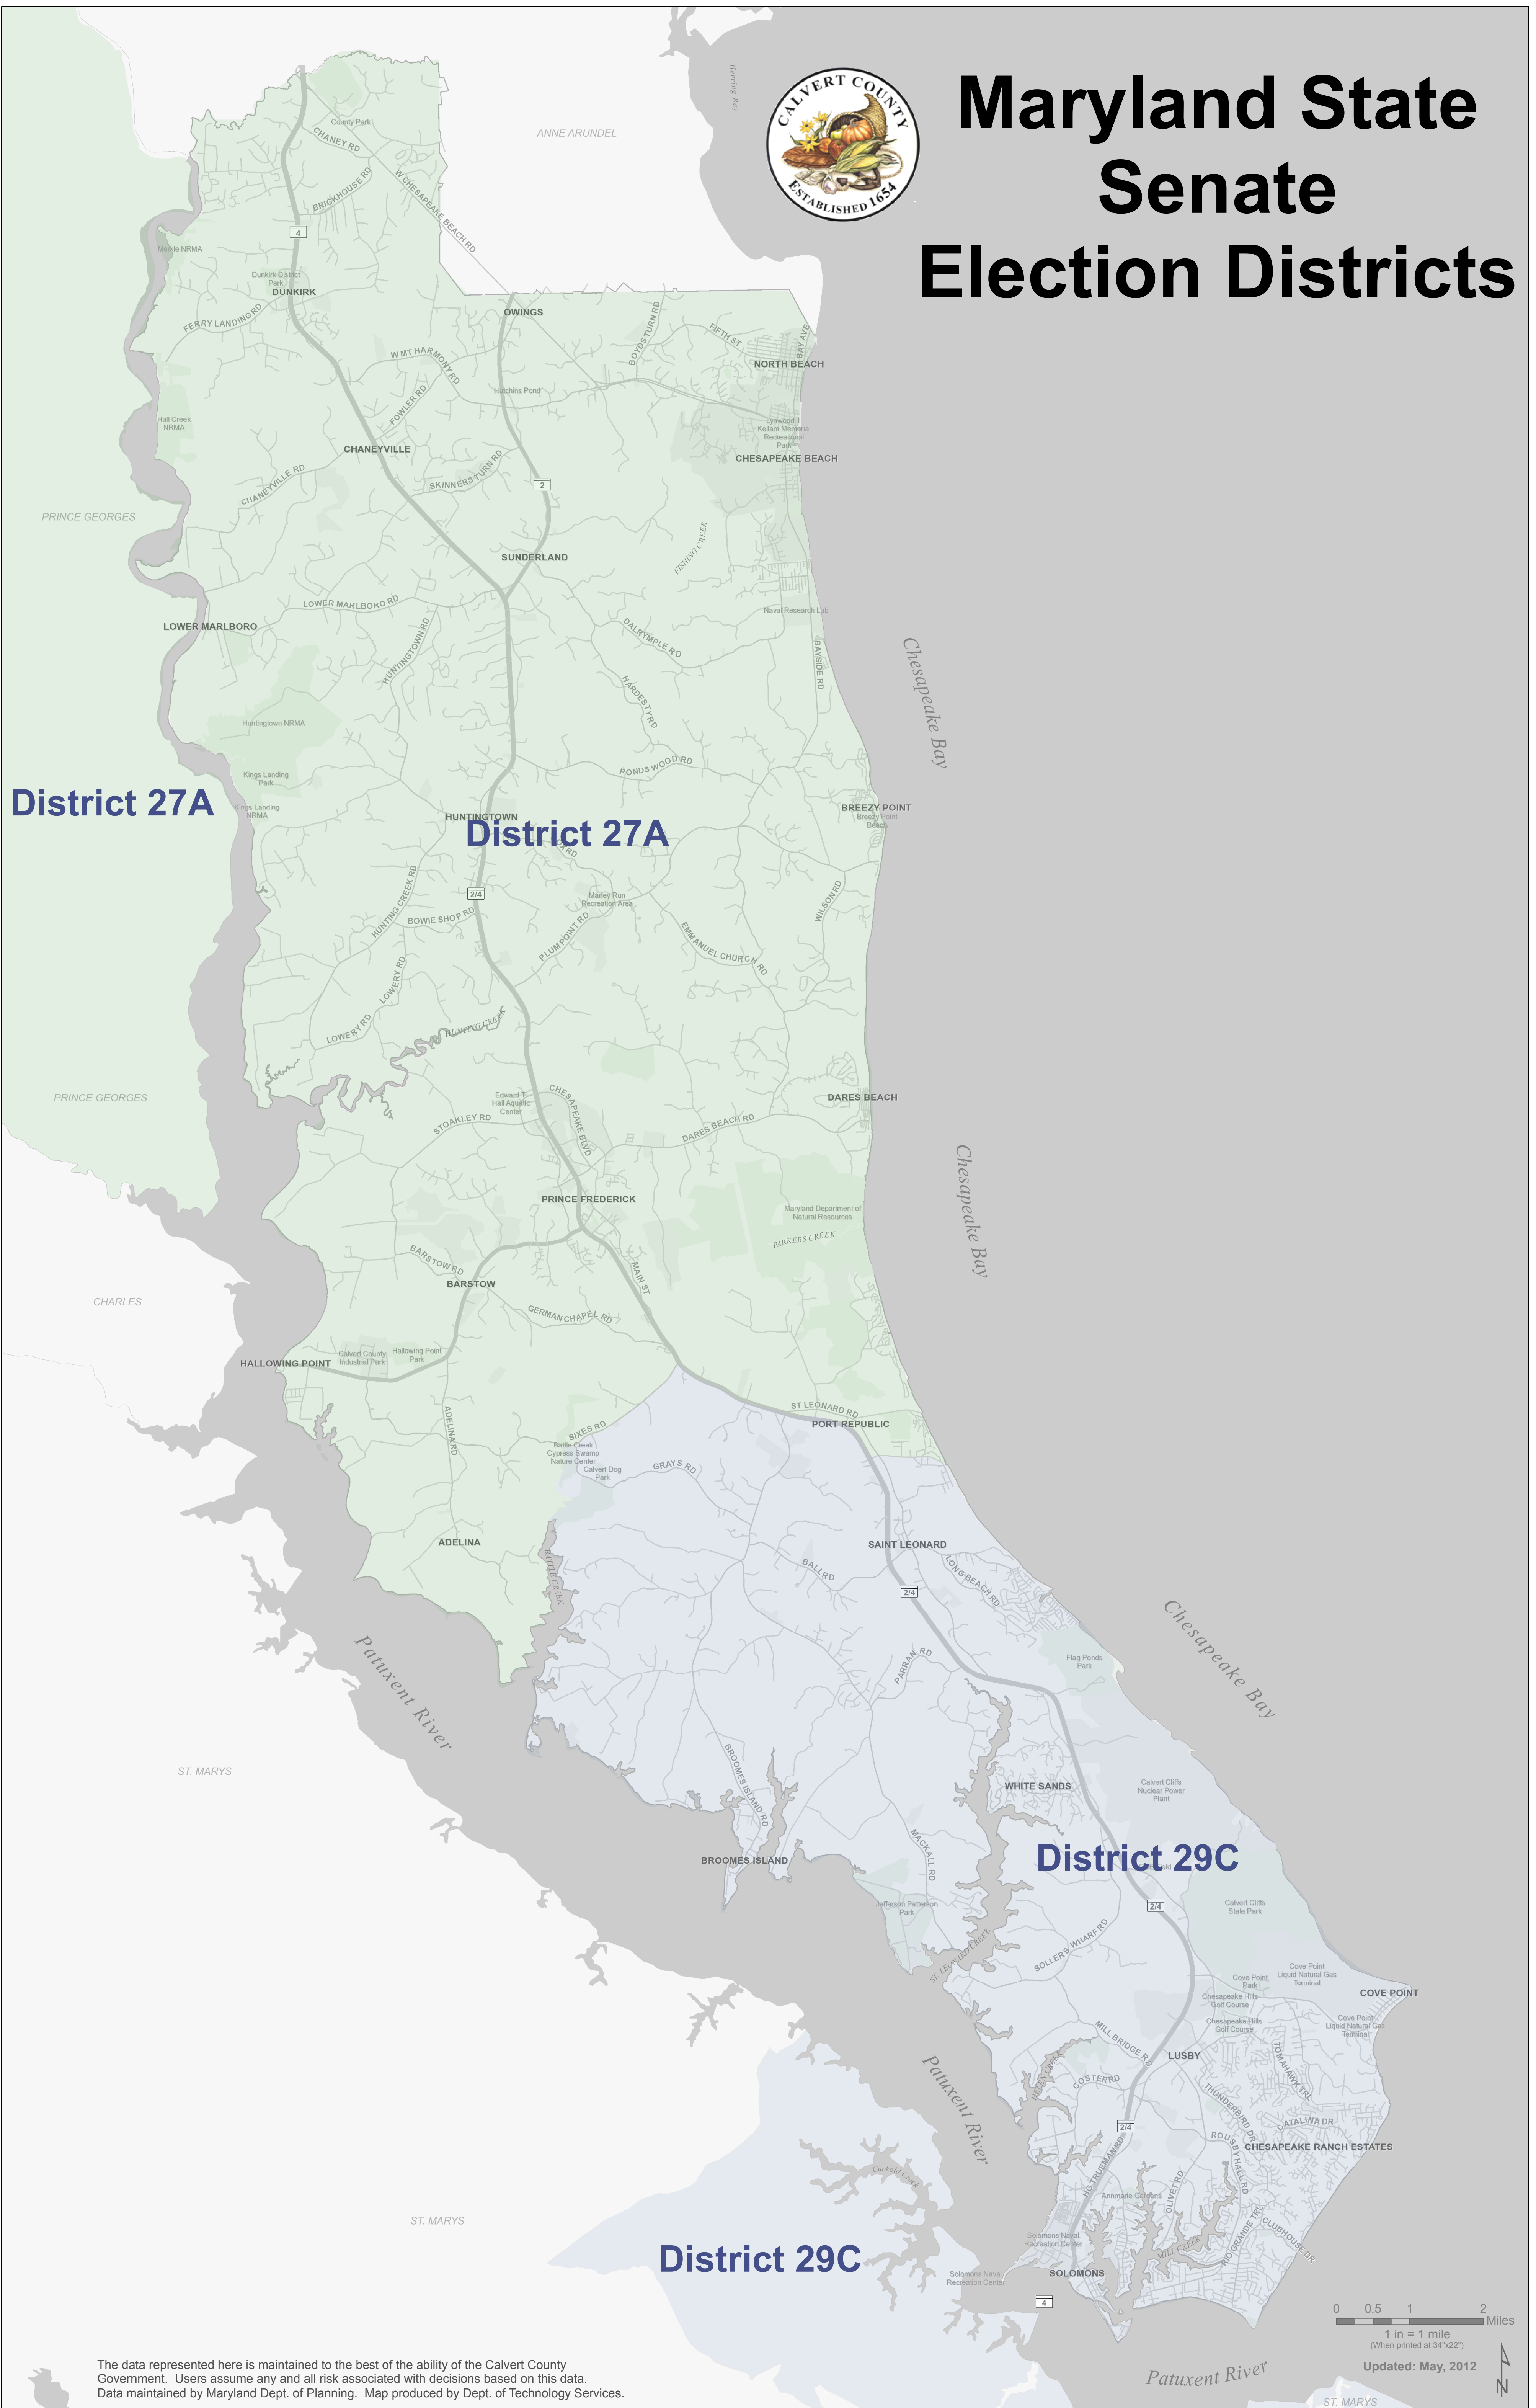

Maryland State Senate Election Districts

District 27A

District 27A

District 29C

District 29C

The data represented here is maintained to the best of the ability of the Calvert County Government. Users assume any and all risk associated with decisions based on this data. Data maintained by Maryland Dept. of Planning. Map produced by Dept. of Technology Services.

0 0.5 1 2 Miles
1 in = 1 mile
(When printed at 34"x22")

Updated: May, 2012