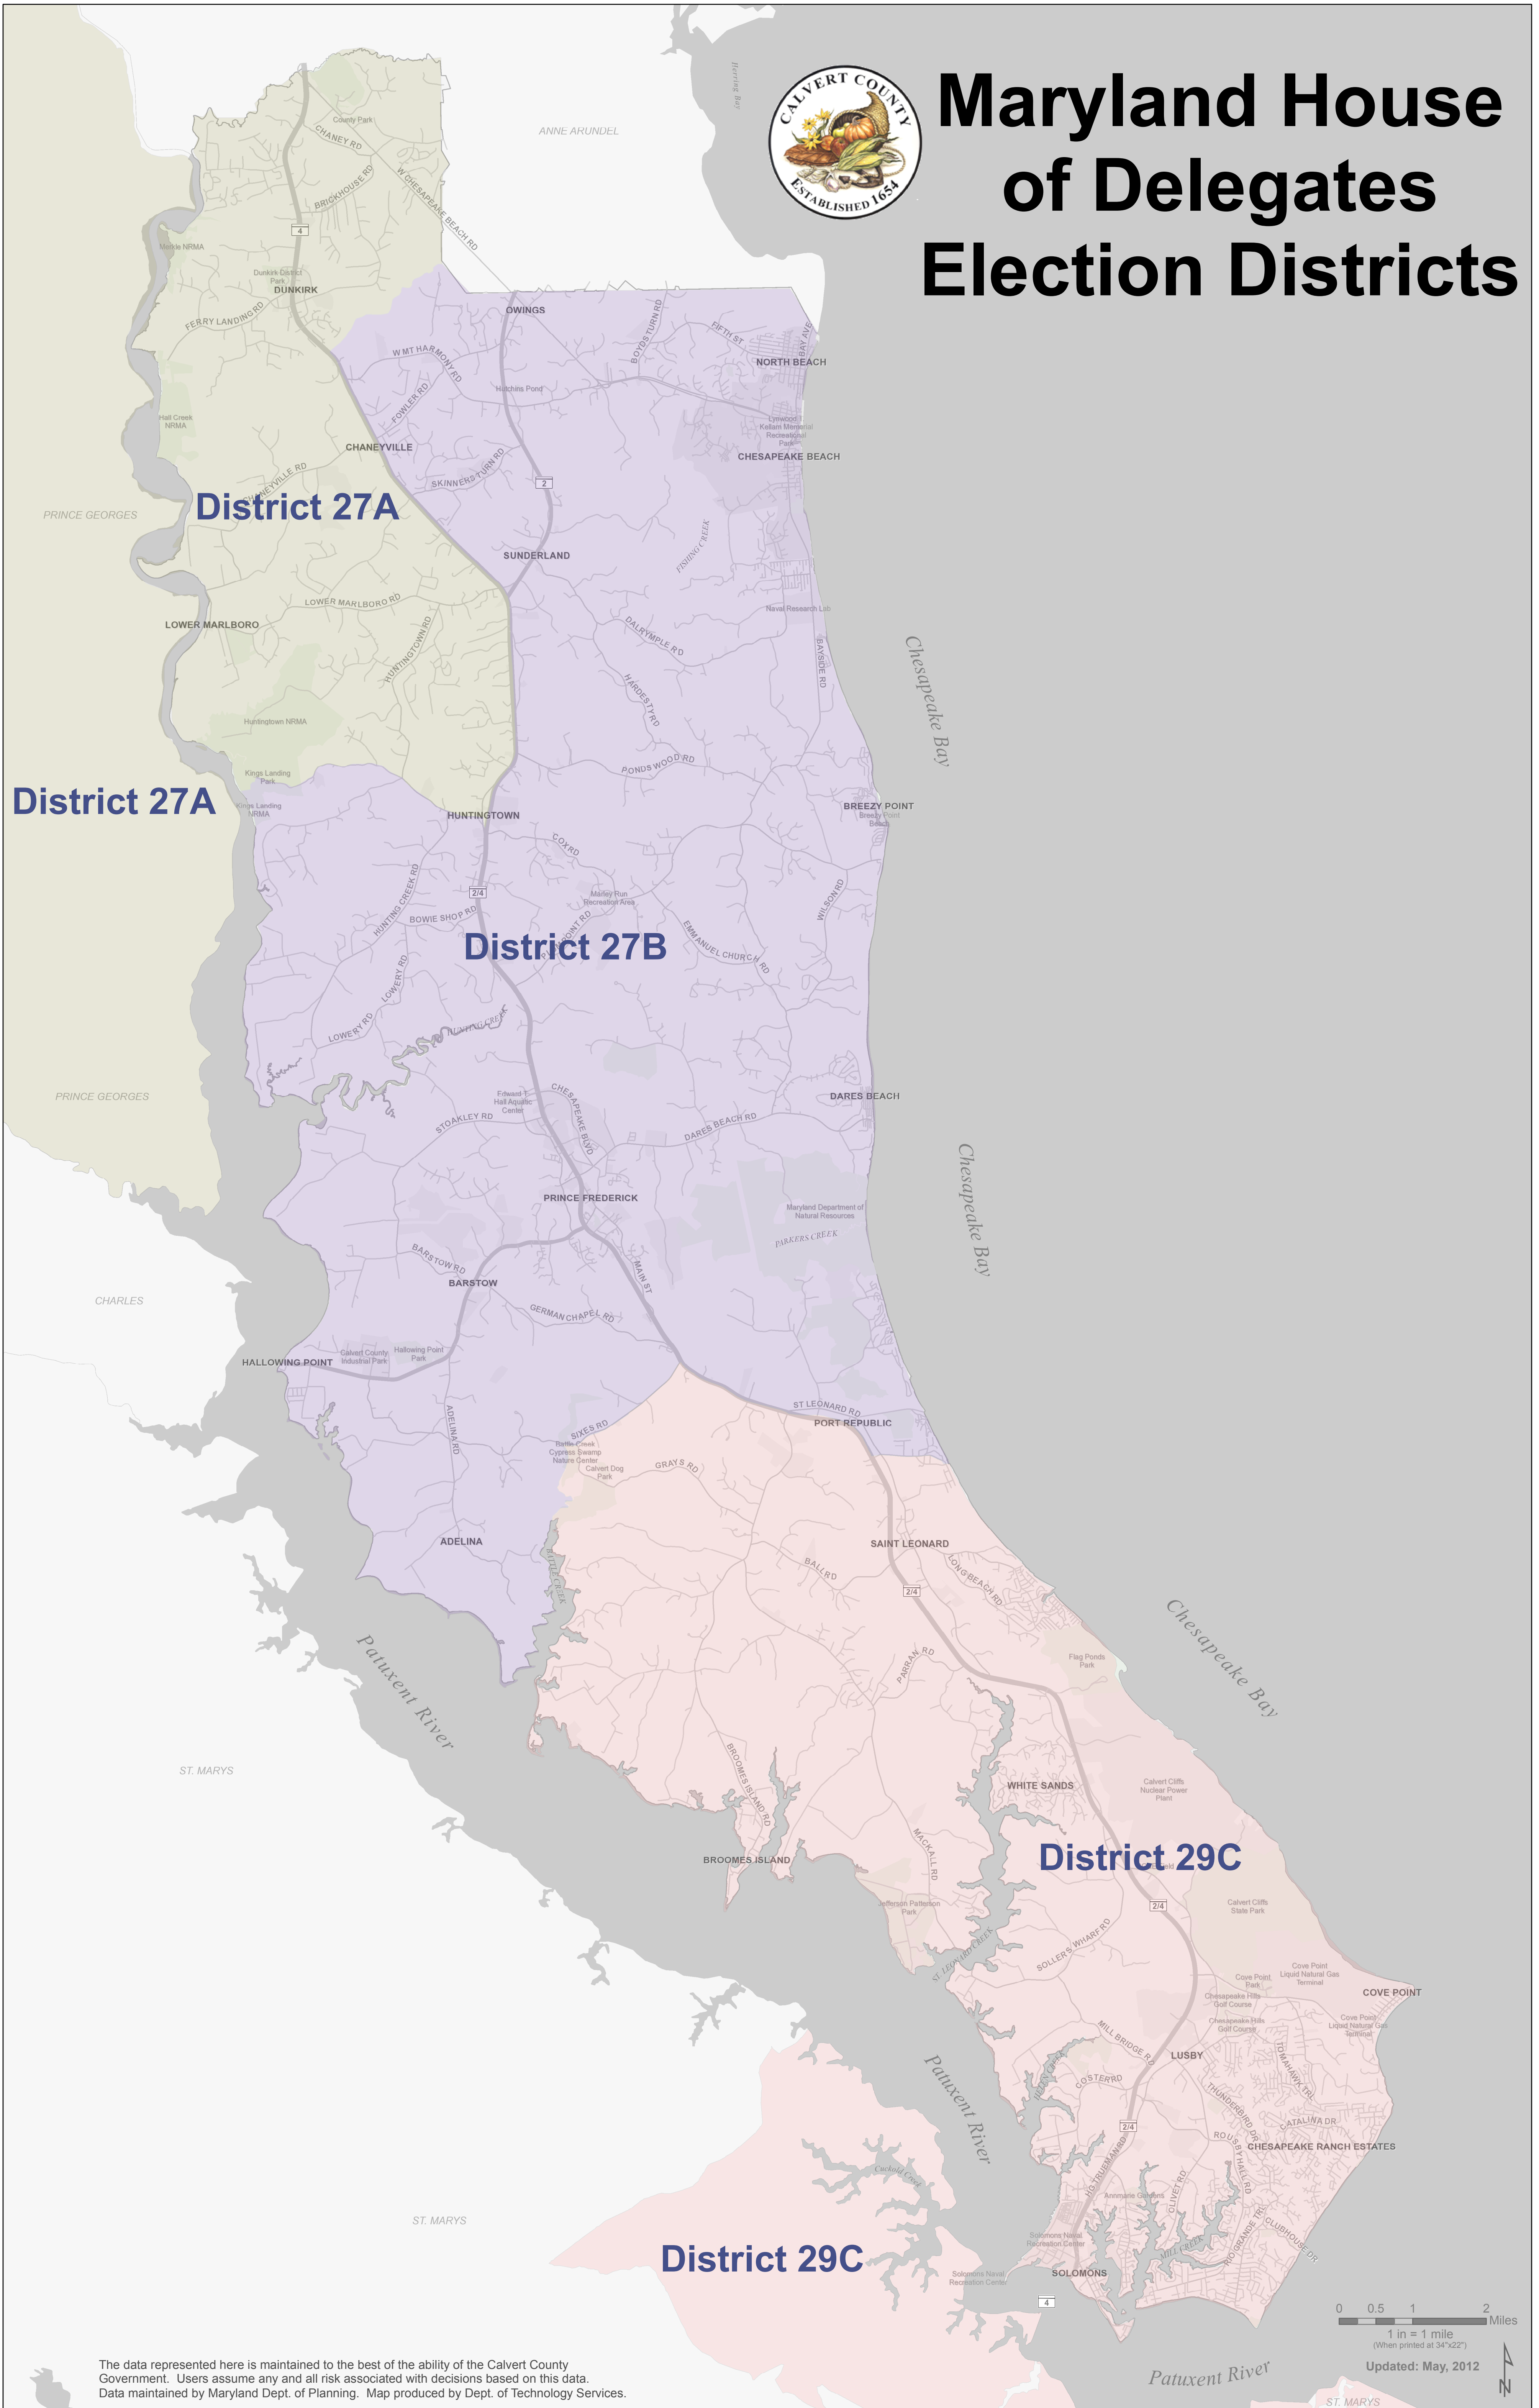

Maryland House of Delegates Election Districts

The data represented here is maintained to the best of the ability of the Calvert County Government. Users assume any and all risk associated with decisions based on this data. Data maintained by Maryland Dept. of Planning. Map produced by Dept. of Technology Services.

0 0.5 1 2 Miles
1 in = 1 mile
(When printed at 34"x22")
Updated: May, 2012