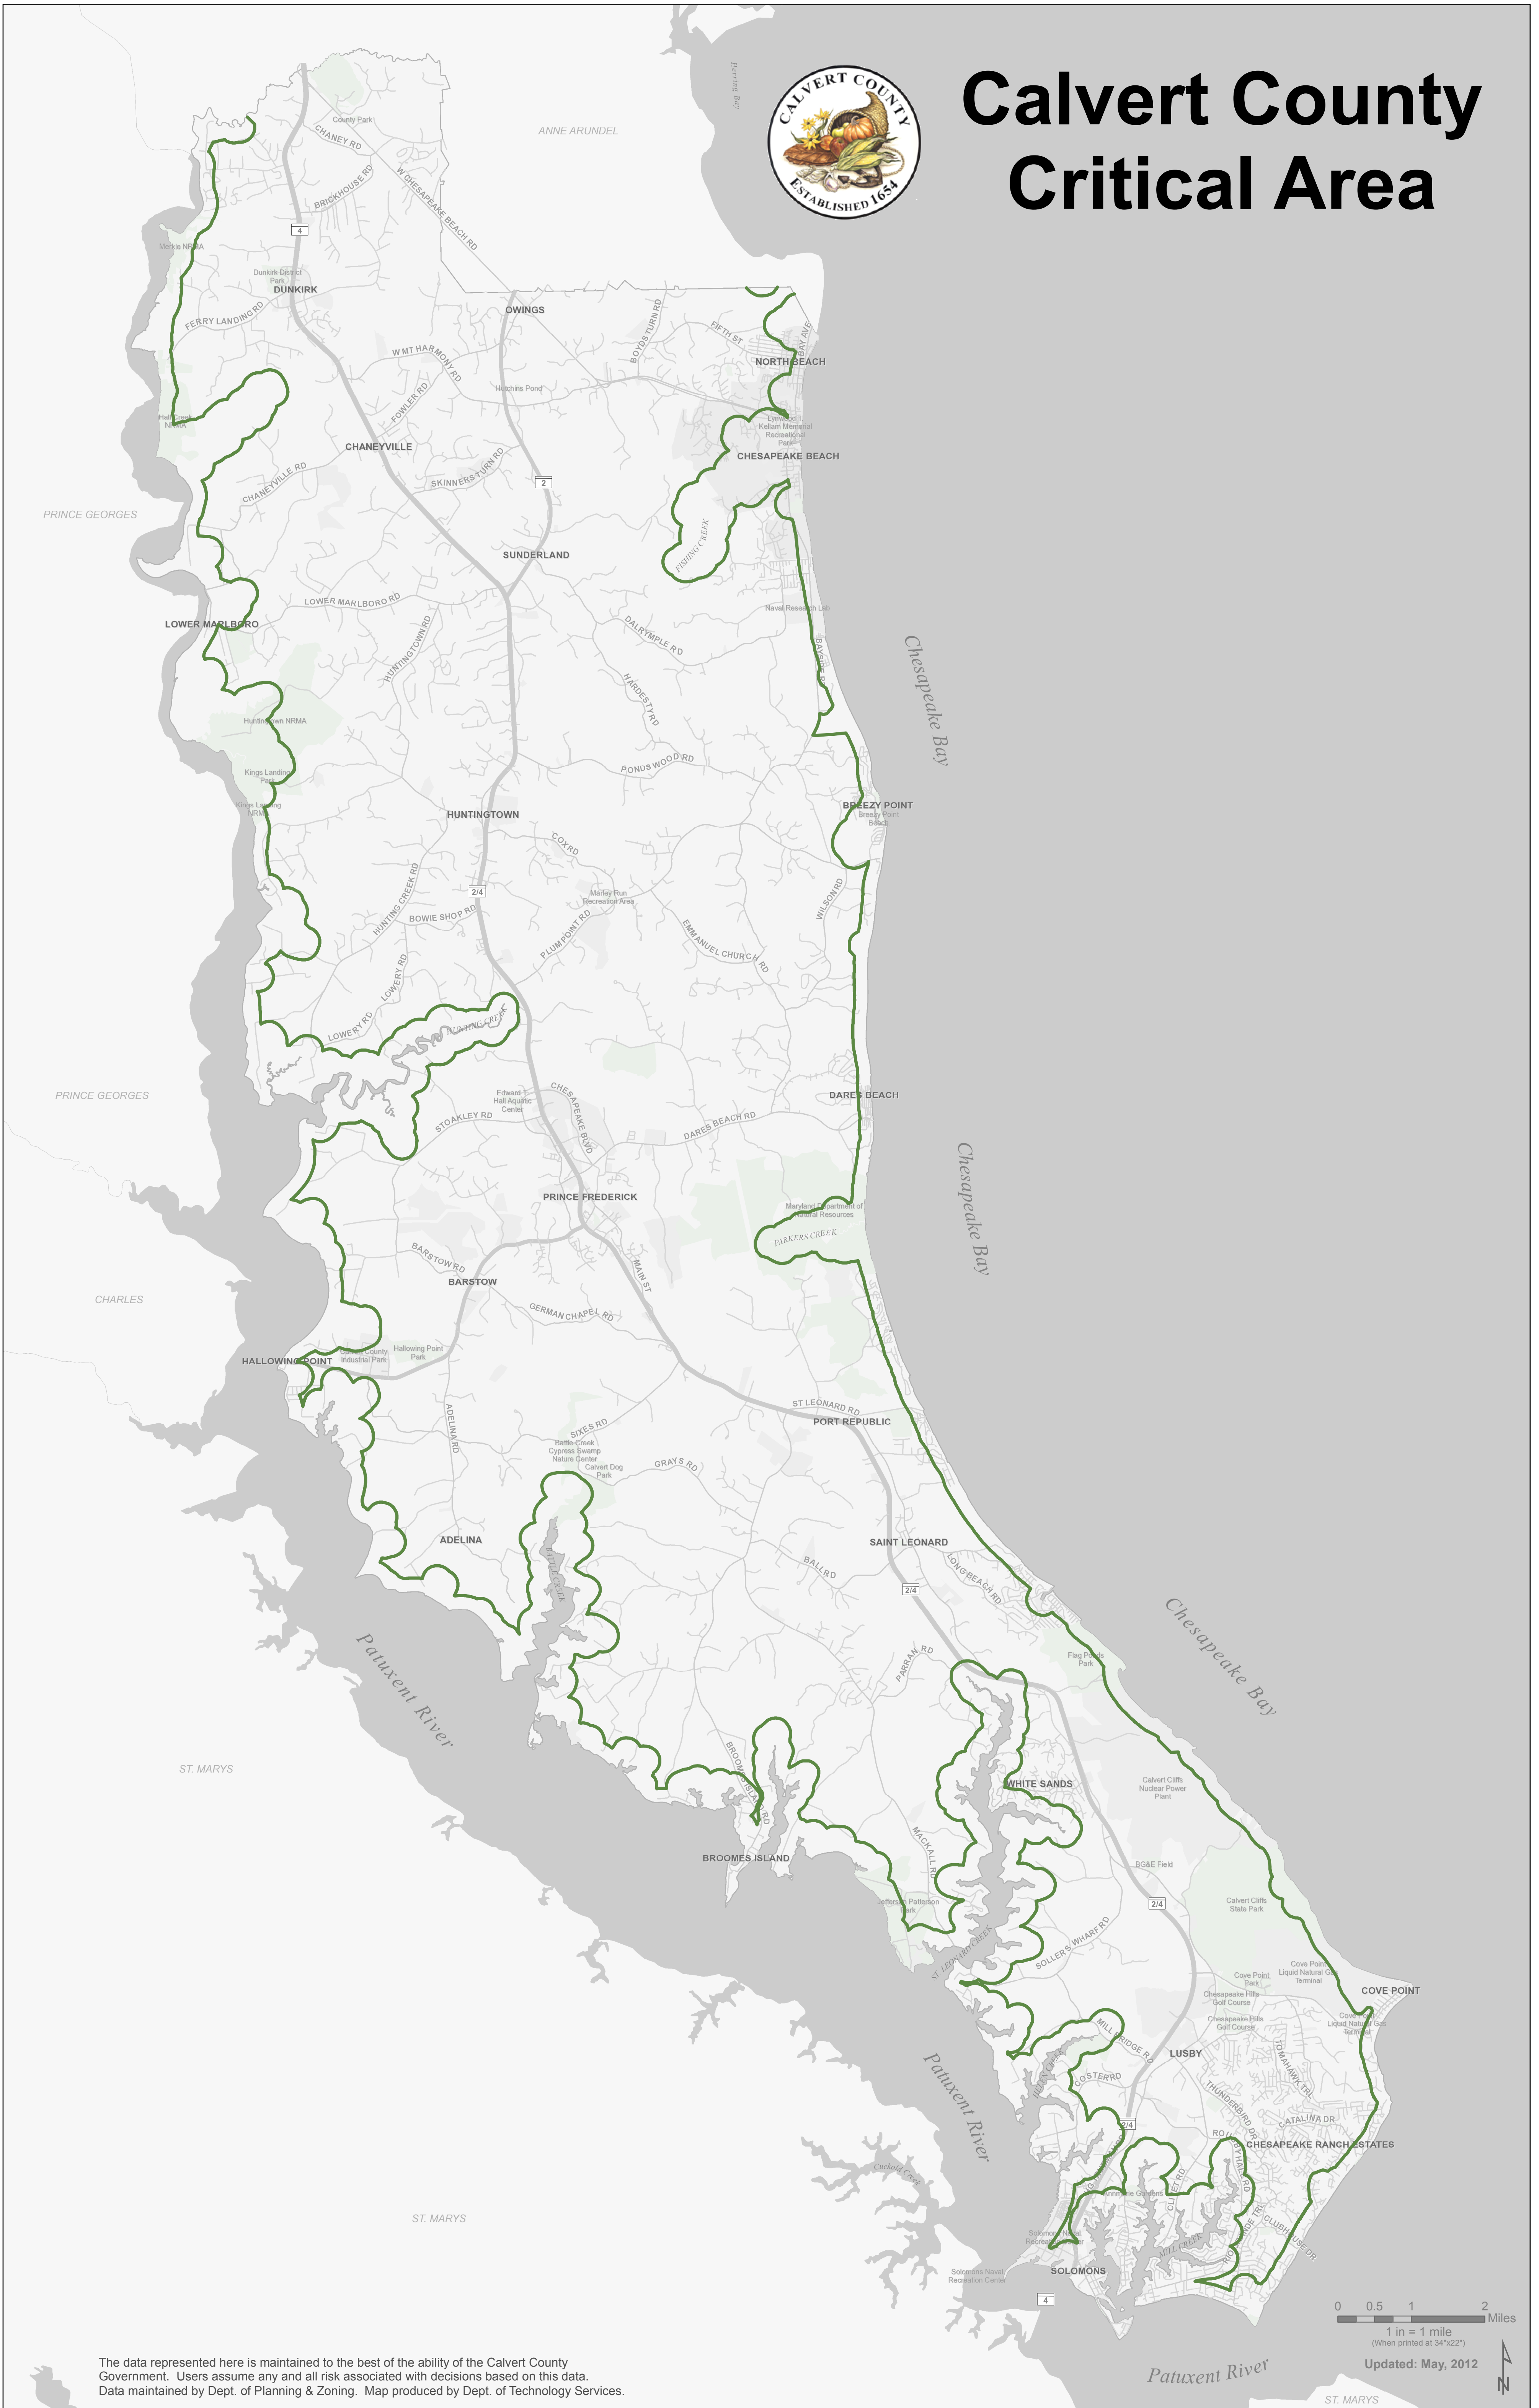

Calvert County Critical Area

The data represented here is maintained to the best of the ability of the Calvert County Government. Users assume any and all risk associated with decisions based on this data. Data maintained by Dept. of Planning & Zoning. Map produced by Dept. of Technology Services.

0 0.5 1 2 Miles
1 in = 1 mile
(When printed at 34"x22")
Updated: May, 2012
ST. MARYS