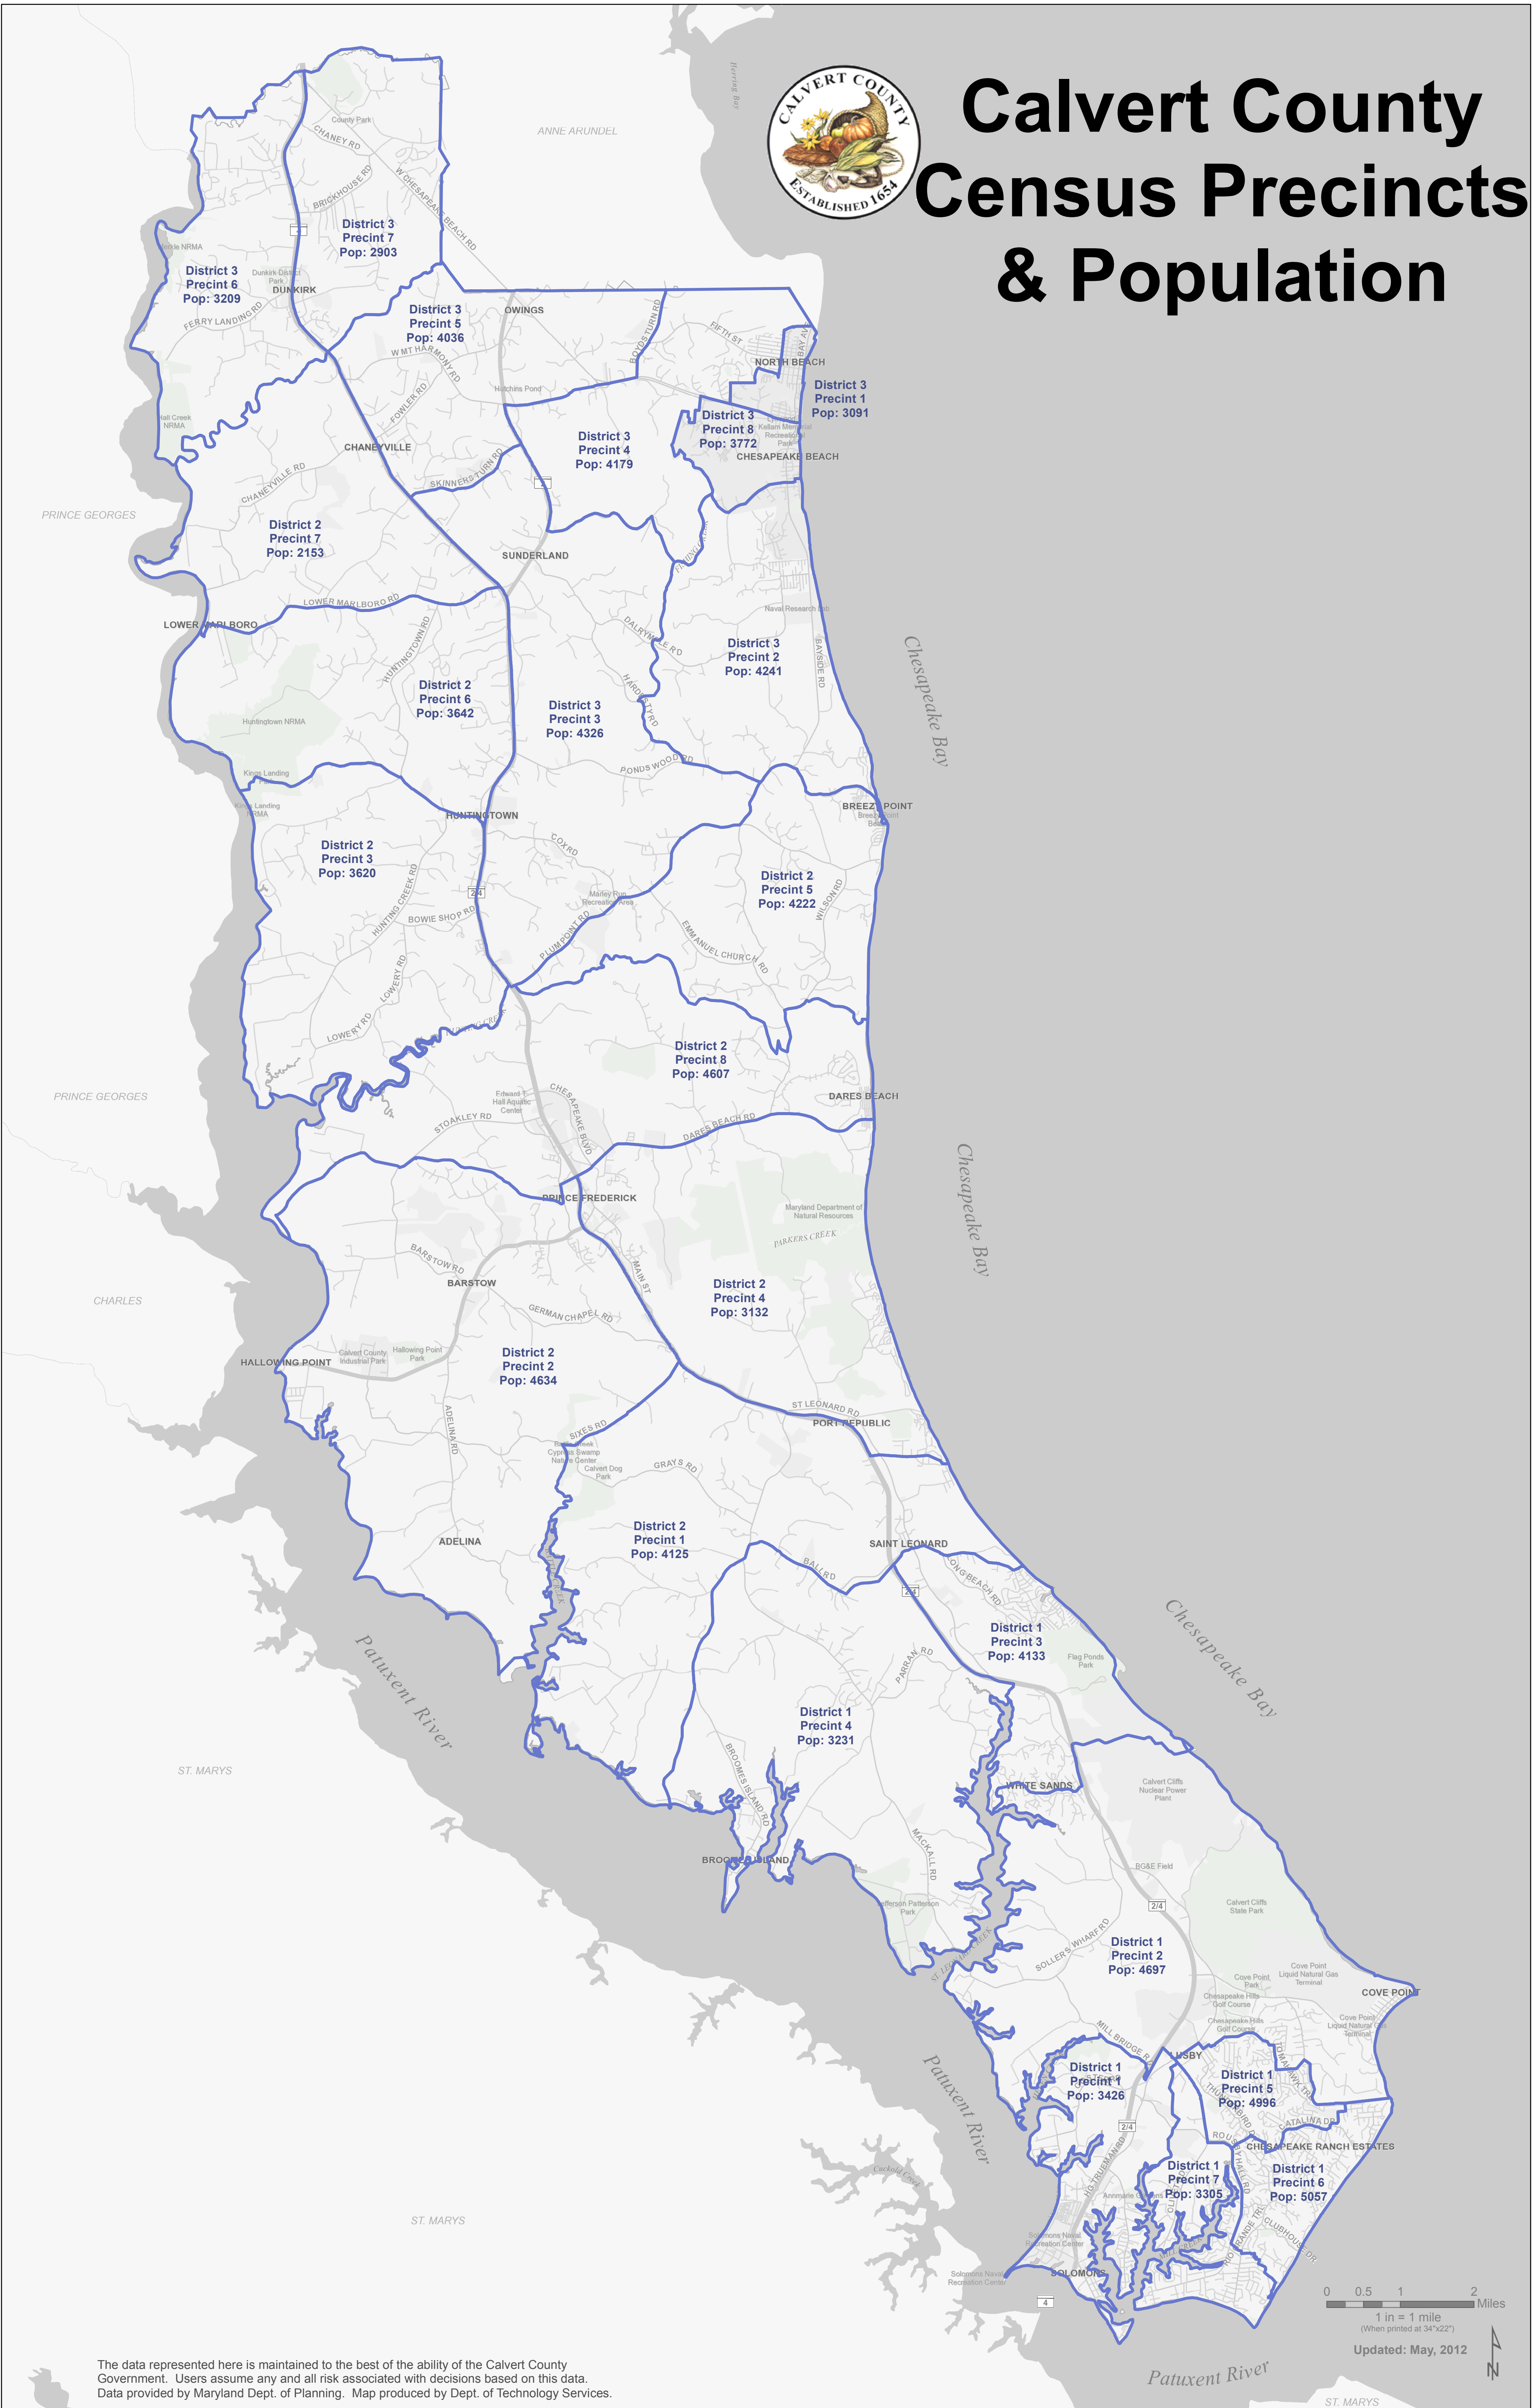

Calvert County Census Precincts & Population

0 0.5 1 2 Miles
1 in = 1 mile
(When printed at 34"x22")

Updated: May, 2012

The data represented here is maintained to the best of the ability of the Calvert County Government. Users assume any and all risk associated with decisions based on this data. Data provided by Maryland Dept. of Planning. Map produced by Dept. of Technology Services.